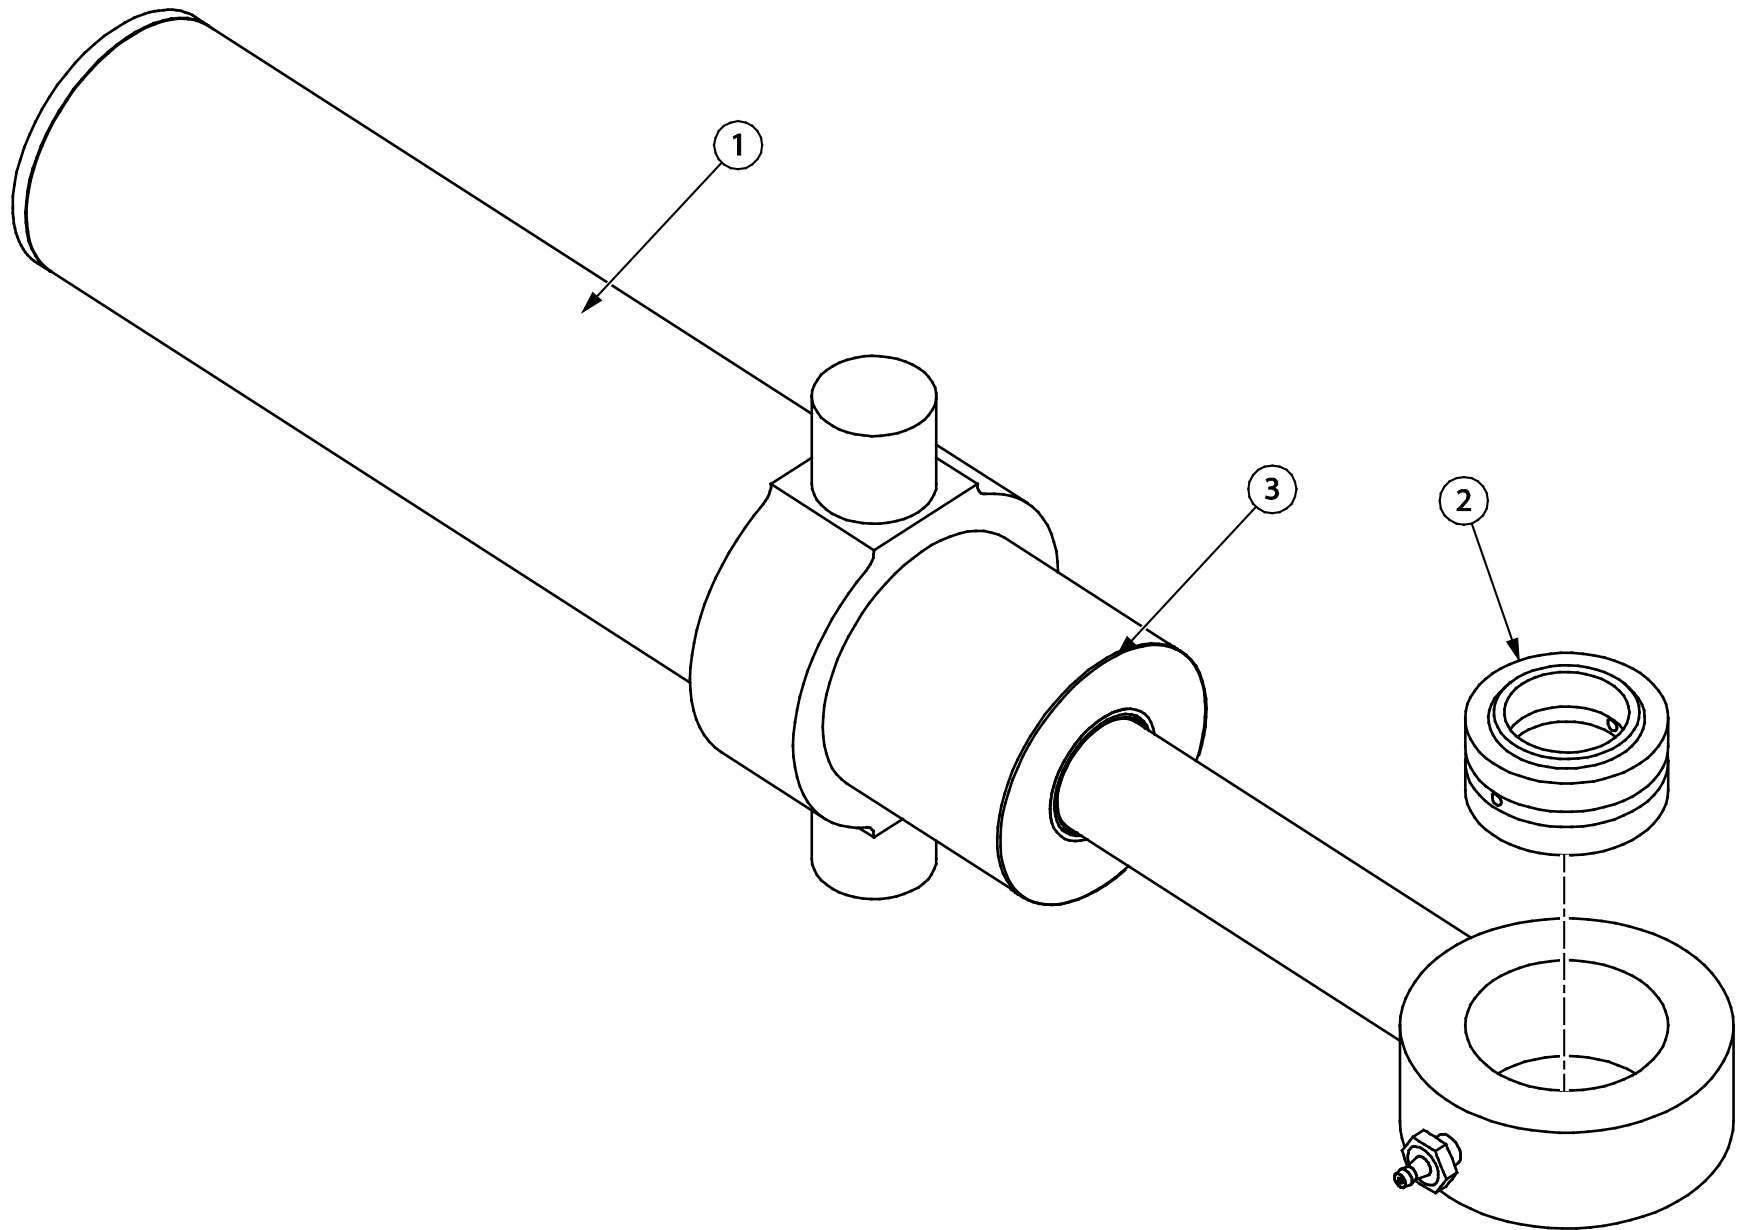

Item	Quantity	Part Number	Description
1	3/UNIT	10527	SWING CYLINDER
2	1 EACH	10722	• SWIVEL BUSHING
3	1 EACH	10721	• SEAL KIT