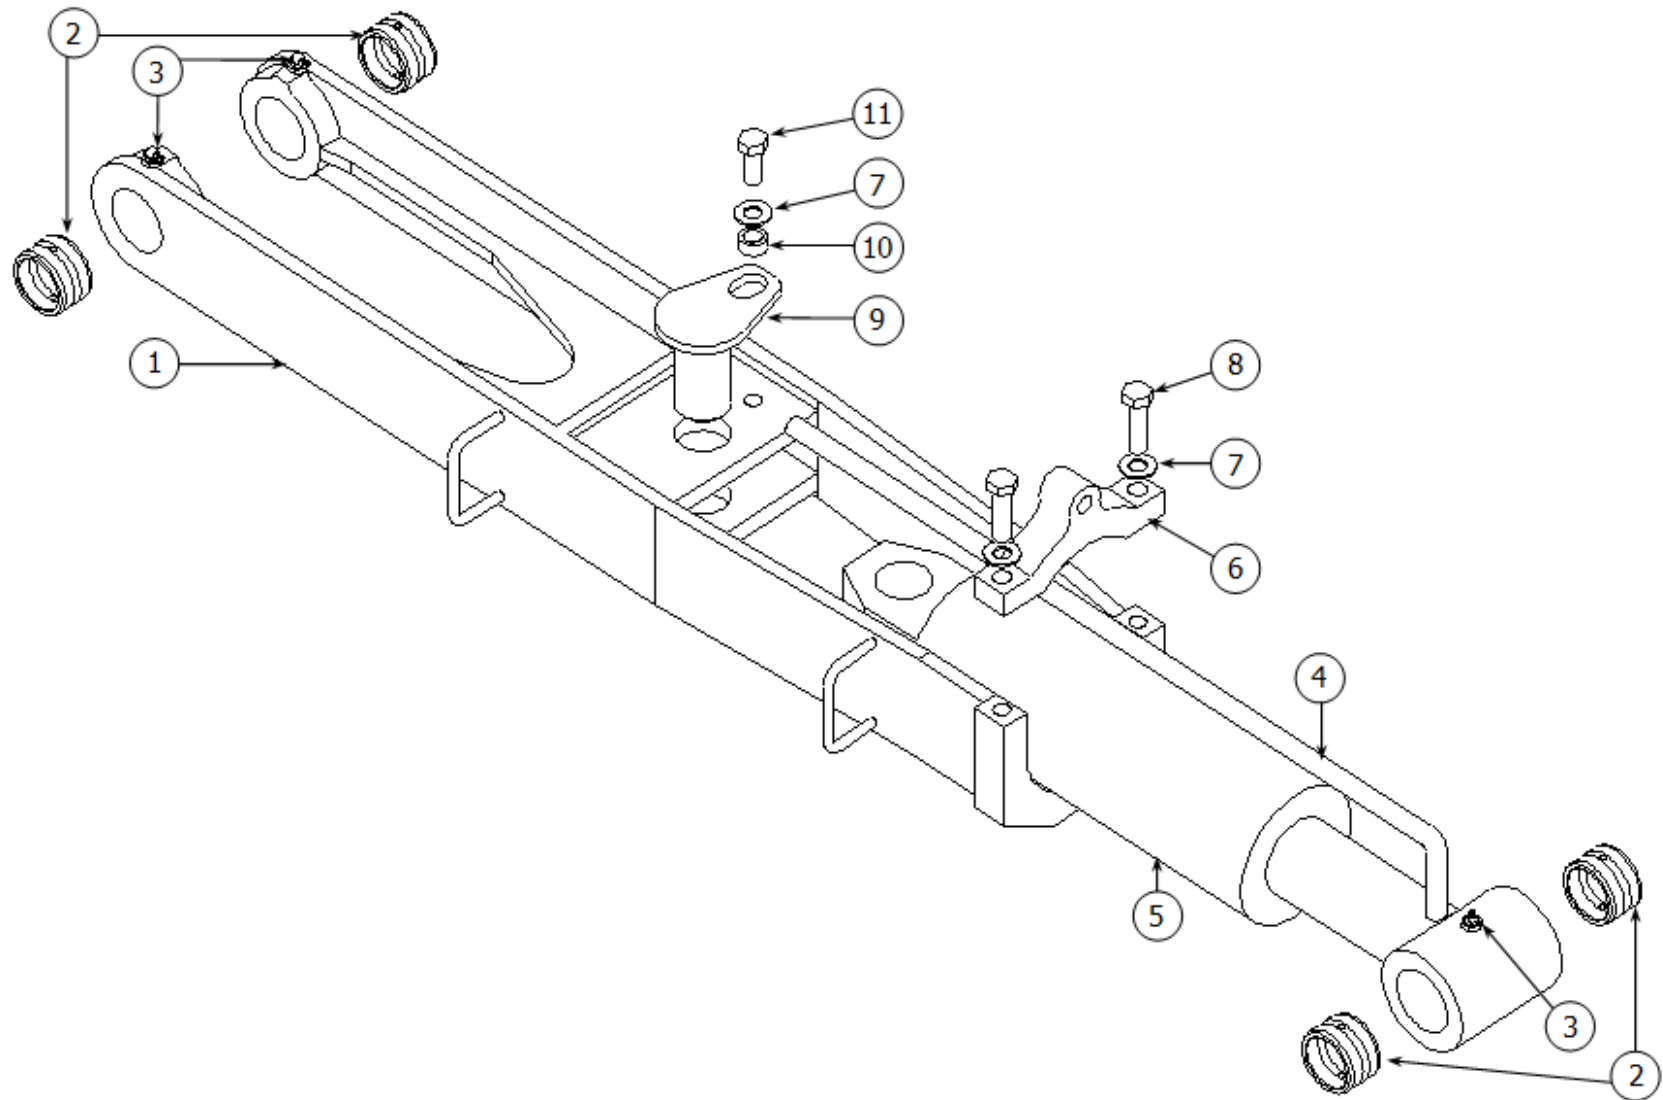

***BLADE HOLDER* 6**

***SHAKER BOX* 7**

***SWING CYLINDERS* 8**

***LIFT CYLINDER*..... 9**

Item	Quantity	Part Number	Description
1		VARIOUS	BACKPLATE ASSEMBLY
2	4	16840	RUBBER SPACER
3	2	10722	SWIVEL BUSHING
4	2	80680	GREASE FITTING
5	2	10527	SWING CYLINDERS (SEE SECTION 8 FOR BREAKDOWN)
6	4	15179	BUSHING
7	2	10494	PIN ASSEMBLY
8	4	115057	SPACER
9	4	80581	WASHER
10	4	80089	BOLT
11	1	16182	PIN ASSEMBLY
12	2	114668	RETAINER PLATE

Item	Quantity	Part Number	Description
1	1	30406	FRONT MAST WELDMENT
2	2	10527	SWING CYLINDERS (SEE SECTION 8 FOR BREAKDOWN)
3	2	10722	SWIVEL BUSHING
4	2	80682	GREASE FITTING
5	4	15352	BUSHING
6	9	80680	GREASE FITTING
7	16	80580	WASHER
8	16	80071	BOLT
9	4	10489	SWING CYLINDER TRUNNION
10	4	116808	BUSHING
11	4	80089	BOLT
12	12	80581	WASHER
13	4	115057	BUSHING
14	4	16186	PIN ASSEMBLY
15	8	80093	BOLT
16	2	10511	MAIN LIFT CYLINDER TRUNNION
17	1	10528	MAIN LIFT CYLINDER (SEE SECTION 9 FOR BREAKDOWN)
18	4	16840	RUBBER SPACER

Item	Quantity	Part Number	Description
1	1	30405	UPPER LINK WELDMENT
2	4	15352	BUSHING
3	2	80682	GREASE FITTING
4	1	16976	INDICATOR
5	1	16110	ATTITUDE CYLINDER
*	1 EACH	17659	<ul style="list-style-type: none"> • SEAL KIT
6	1	16130	CYLINDER CLAMP
7	3	80581	WASHER
8	2	80092	BOLT
9	1	10706	PIN ASSEMBLY
10	1	115057	BUSHING
11	1	80089	BOLT
12	1	80680	GREASE FITTING

Item	Quantity	Part Number	Description
1	1	30407	REAR MAST
2	2	15352	BUSHING
3	4	80680	STRAIGHT GREASE FITTING
4	1	16976	INDICATOR
5	1	16110	ATTITUDE CYLINDER (SEE SECTION 3 UPPER LINK FOR BREAKDOWN)
6	8	80071	HEX HEAD BOLT
7	8	80580	WASHER
8	2	10489	SWING CYLINDER TRUNNION
9	2	116808	BUSHING
10	2	10495	PIN ASSEMBLY
11	2	115057	SPACER
12	2	80581	WASHER
13	2	80089	HEX HEAD BOLT
14	5	80682	90° GREASE FITTING
15	1	10722	SWIVEL BUSHING
16	1	10527	SWING CYLINDER (SEE SECTION 8 FOR BREAKDOWN)
17	2	16840	RUBBER SPACER
18	1	13841	RETAINER PLATE
19	5	15179	BUSHING