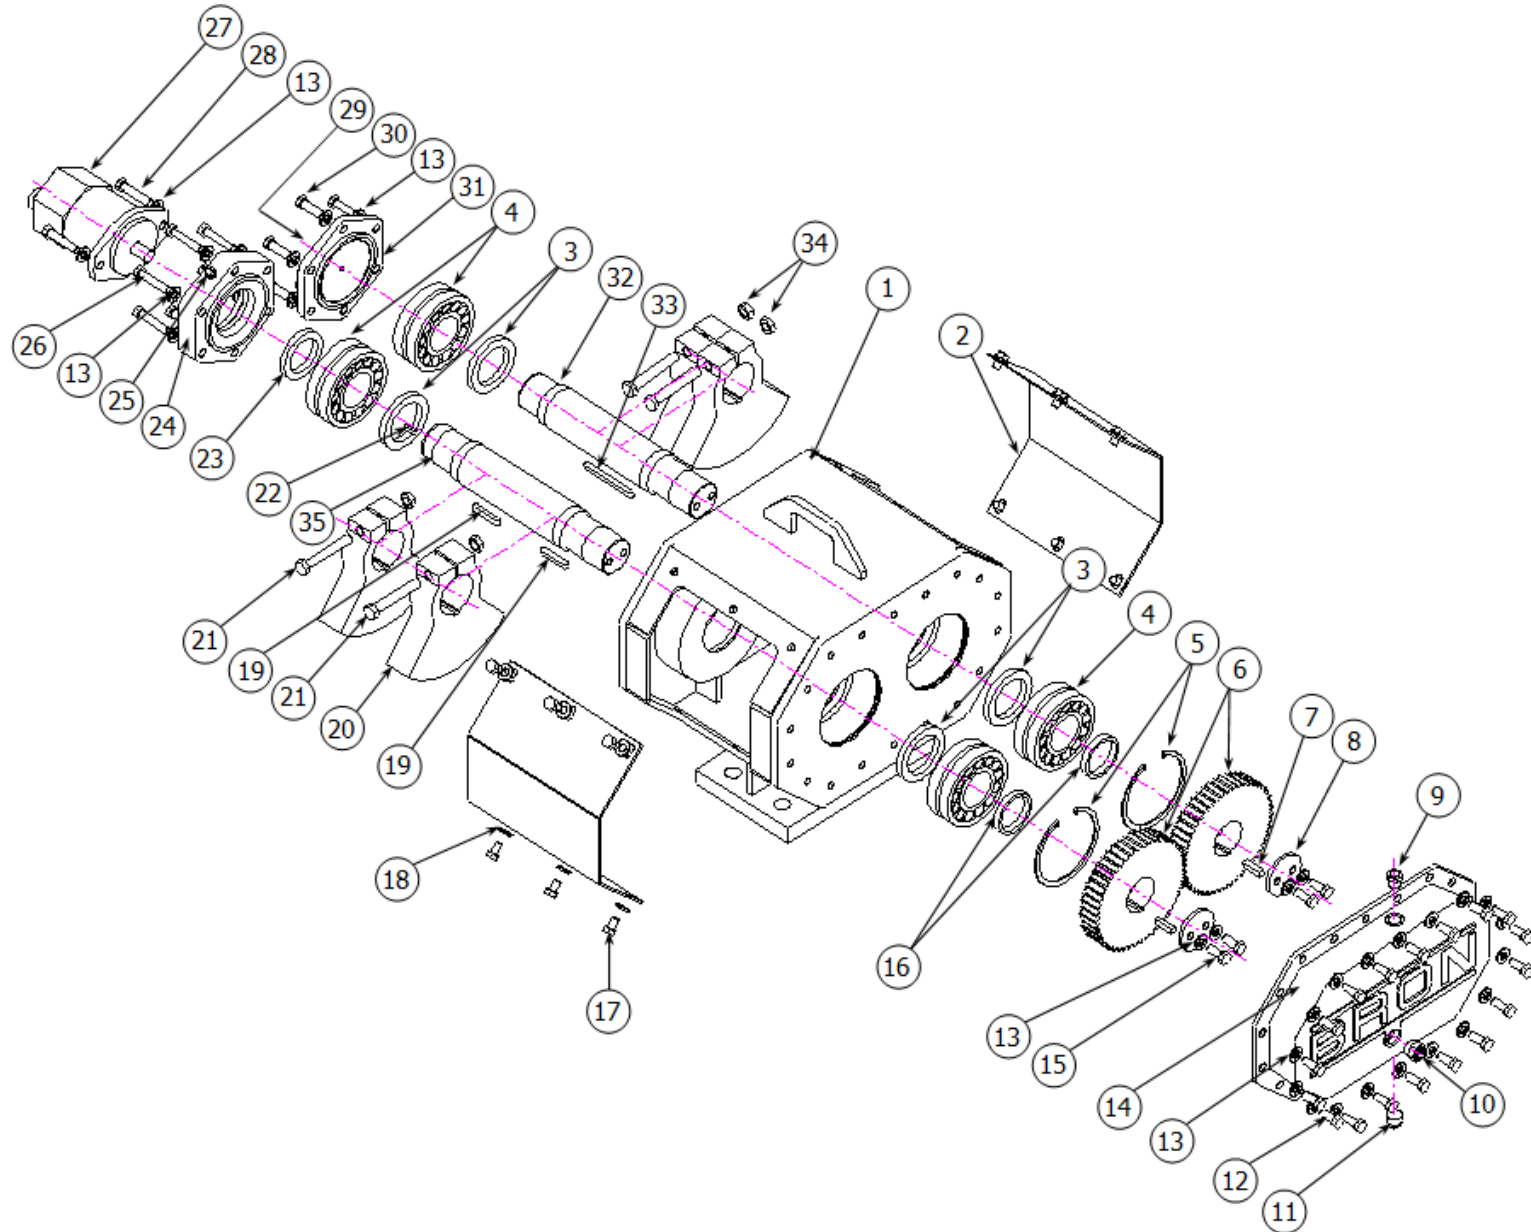

Item	Quantity	Part Number	Description
1	1	40462	SHAKER BOX WELDMENT
2	2	20609	END COVER
3	4	14777	SEAL
4	4	14776	ROLLER BEARING
5	2	14778	SNAP RING
6	2	20607	GEAR
7	2	14782	KEY
8	2	14779	END PLATE
9	1	17003	BREATHER
10	1	12044	FLUID LEVEL GAUGE
11	1	14786	MAGNETIC PLUG
12	18	80069	BOLT
13	36	80567	LOCK WASHER
14	1	30387	GEAR COVER
15	4	80070	BOLT
16	2	14783	SPACER
17	12	80068	BOLT
18	12	80580	WASHER
19	2	14780	KEY
20	4	20608	WEIGHT
21	4	80100	BOLT
22	1	120323	KEY
23	1	14798	SEAL
24	1	20616	DRIVE COVER
25	1	80682	GREASE FITTING
26	6	80075	BOLT
27	1	11028	HYDRAULIC MOTOR
28	2	80071	BOLT
29	1	80680	GREASE FITTING
30	6	80072	BOLT
31	1	20617	BLANK COVER
32	2	20606	DRIVE SHAFT
33	1	14781	KEY