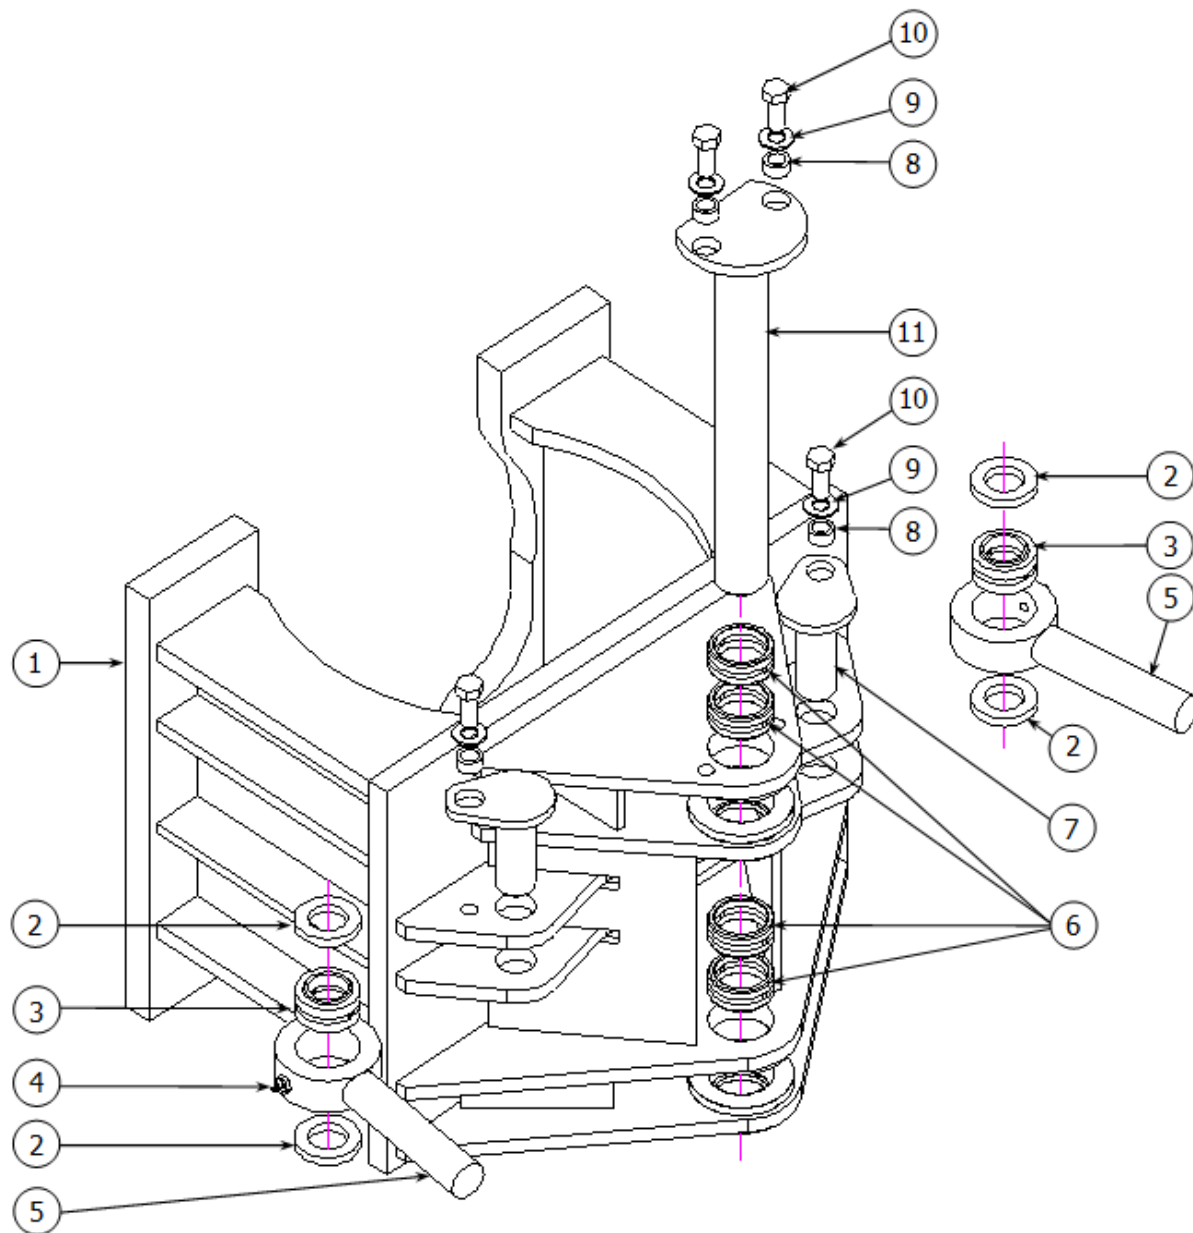

***BLADE HOLDER* 6**

***SHAKER BOX* 7**

***SWING CYLINDERS* 8**

***LIFT CYLINDER*..... 9**

Item	Quantity	Part Number	Description
1		VARIOUS	BACKPLATE ASSEMBLY
2	4	16840	RUBBER SPACER
3	2	10722	SWIVEL BUSHING
4	2	80680	GREASE FITTING
5	2	10527	SWING CYLINDERS (SEE SECTION 8 FOR BREAKDOWN)
6	4	15179	BUSHING
7	2	10494	PIN ASSEMBLY
8	4	115057	SPACER
9	4	80581	WASHER
10	4	80089	BOLT
11	1	16182	PIN ASSEMBLY
12	2	114668	RETAINER PLATE

Item	Quantity	Part Number	Description
1	1	30406	FRONT MAST WELDMENT
2	2	10527	SWING CYLINDERS (SEE SECTION 8 FOR BREAKDOWN)
3	2	10722	SWIVEL BUSHING
4	2	80682	GREASE FITTING
5	4	15352	BUSHING
6	9	80680	GREASE FITTING
7	16	80580	WASHER
8	16	80071	BOLT
9	4	10489	SWING CYLINDER TRUNNION
10	4	116808	BUSHING
11	4	80089	BOLT
12	12	80581	WASHER
13	4	115057	BUSHING
14	4	16186	PIN ASSEMBLY
15	8	80093	BOLT
16	2	10511	MAIN LIFT CYLINDER TRUNNION
17	1	10528	MAIN LIFT CYLINDER (SEE SECTION 9 FOR BREAKDOWN)
18	4	16840	RUBBER SPACER

Item	Quantity	Part Number	Description
1	1	30405	UPPER LINK WELDMENT
2	4	15352	BUSHING
3	2	80682	GREASE FITTING
4	1	16976	INDICATOR
5	1	16110	ATTITUDE CYLINDER
*	1 EACH	17659	<ul style="list-style-type: none"> • SEAL KIT
6	1	16130	CYLINDER CLAMP
7	3	80581	WASHER
8	2	80092	BOLT
9	1	10706	PIN ASSEMBLY
10	1	115057	BUSHING
11	1	80089	BOLT
12	1	80680	GREASE FITTING

Item	Quantity	Part Number	Description
1	1	30407	REAR MAST
2	2	15352	BUSHING
3	4	80680	STRAIGHT GREASE FITTING
4	1	16976	INDICATOR
5	1	16110	ATTITUDE CYLINDER (SEE SECTION 3 UPPER LINK FOR BREAKDOWN)
6	8	80071	HEX HEAD BOLT
7	8	80580	WASHER
8	2	10489	SWING CYLINDER TRUNNION
9	2	116808	BUSHING
10	2	10495	PIN ASSEMBLY
11	2	115057	SPACER
12	2	80581	WASHER
13	2	80089	HEX HEAD BOLT
14	5	80682	90° GREASE FITTING
15	1	10722	SWIVEL BUSHING
16	1	10527	SWING CYLINDER (SEE SECTION 8 FOR BREAKDOWN)
17	2	16840	RUBBER SPACER
18	1	13841	RETAINER PLATE
19	5	15179	BUSHING