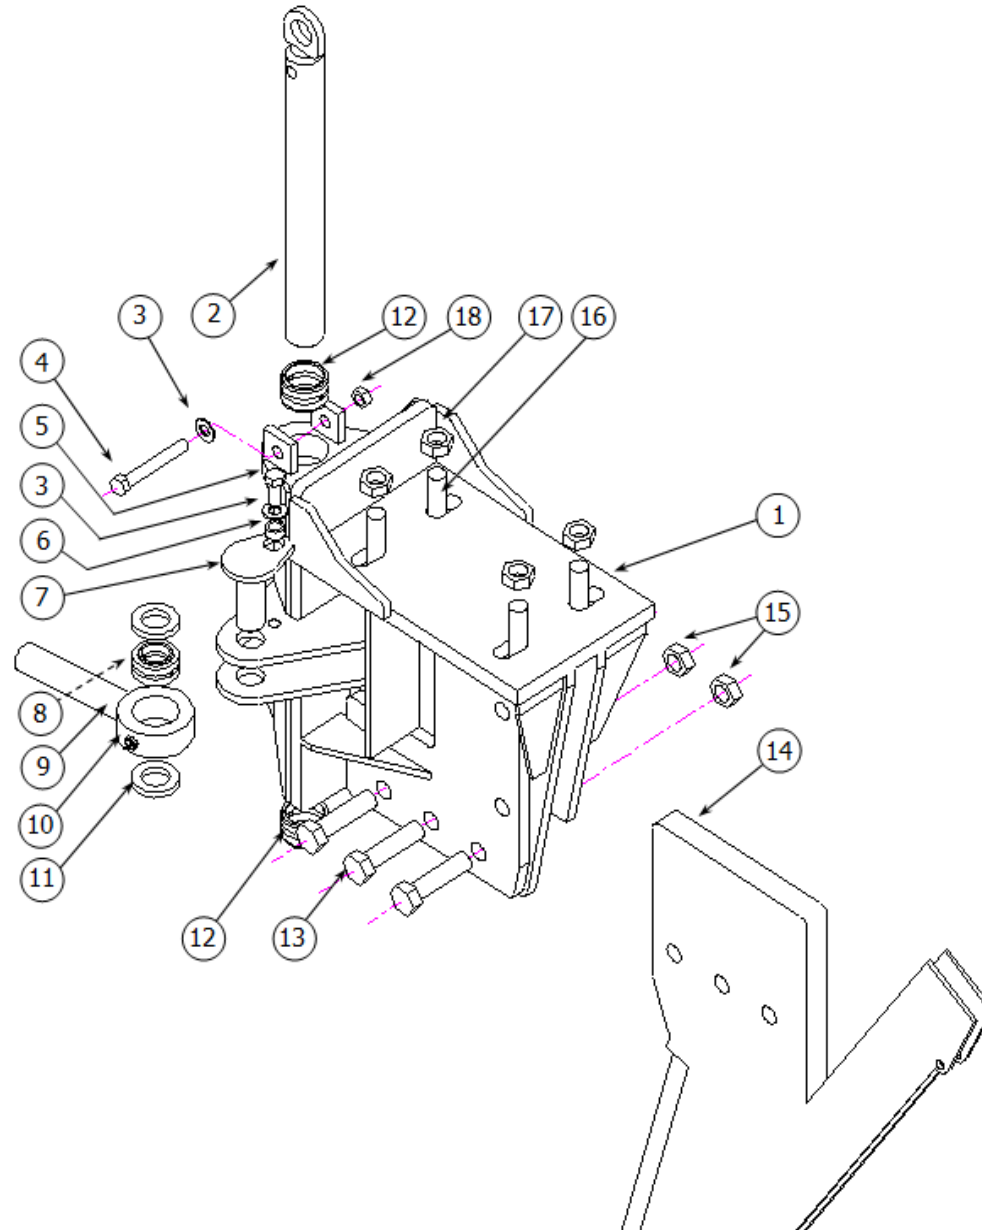

Item	Quantity	Part Number	Description
1	1	30406	FRONT MAST WELDMENT
2	2	10527	SWING CYLINDERS (SEE SECTION 8 FOR BREAKDOWN)
3	2	10722	SWIVEL BUSHING
4	2	80682	GREASE FITTING
5	4	15352	BUSHING
6	9	80680	GREASE FITTING
7	16	80580	WASHER
8	16	80071	BOLT
9	4	10489	SWING CYLINDER TRUNNION
10	4	116808	BUSHING
11	4	80089	BOLT
12	12	80581	WASHER
13	4	115057	BUSHING
14	4	16186	PIN ASSEMBLY
15	8	80093	BOLT
16	2	10511	MAIN LIFT CYLINDER TRUNNION
17	1	10528	MAIN LIFT CYLINDER (SEE SECTION 9 FOR BREAKDOWN)
18	4	16840	RUBBER SPACER

Item	Quantity	Part Number	Description
1	1	30405	UPPER LINK WELDMENT
2	4	15352	BUSHING
3	2	80682	GREASE FITTING
4	1	16976	INDICATOR
5	1	16110	ATTITUDE CYLINDER
*	1 EACH	17659	<ul style="list-style-type: none"> • SEAL KIT
6	1	16130	CYLINDER CLAMP
7	3	80581	WASHER
8	2	80092	BOLT
9	1	10706	PIN ASSEMBLY
10	1	115057	BUSHING
11	1	80089	BOLT
12	1	80680	GREASE FITTING

Item	Quantity	Part Number	Description
1	1	30404	LOWER LINK
2	2	115057	SPACER
3	2	80581	WASHER
4	2	80089	BOLT
5	4	80682	GREASE FITTING
6	4	15352	BUSHING
7	1	80443	BOLT
8	2	12887	PIN ASSEMBLY
9	2	16192	RED ISOLATOR
10	1	17773	PIVOT ARM
11	1	14438	TOP PLATE ASSEMBLY
12	1	80584	WASHER
13	1	80519	LOCK NUT
14	1	10729	SWIVEL BUSHING
15	1	10528	MAIN LIFT CYLINDER (SEE SECTION 9 FOR BREAKDOWN)
16	1	80680	GREASE FITTING
17	2	13841	RETAINER PLATE

Item	Quantity	Part Number	Description
1	1	30407	REAR MAST
2	2	15352	BUSHING
3	4	80680	STRAIGHT GREASE FITTING
4	1	16976	INDICATOR
5	1	16110	ATTITUDE CYLINDER (SEE SECTION 3 UPPER LINK FOR BREAKDOWN)
6	8	80071	HEX HEAD BOLT
7	8	80580	WASHER
8	2	10489	SWING CYLINDER TRUNNION
9	2	116808	BUSHING
10	2	10495	PIN ASSEMBLY
11	2	115057	SPACER
12	2	80581	WASHER
13	2	80089	HEX HEAD BOLT
14	5	80682	90° GREASE FITTING
15	1	10722	SWIVEL BUSHING
16	1	10527	SWING CYLINDER (SEE SECTION 8 FOR BREAKDOWN)
17	2	16840	RUBBER SPACER
18	1	13841	RETAINER PLATE
19	5	15179	BUSHING