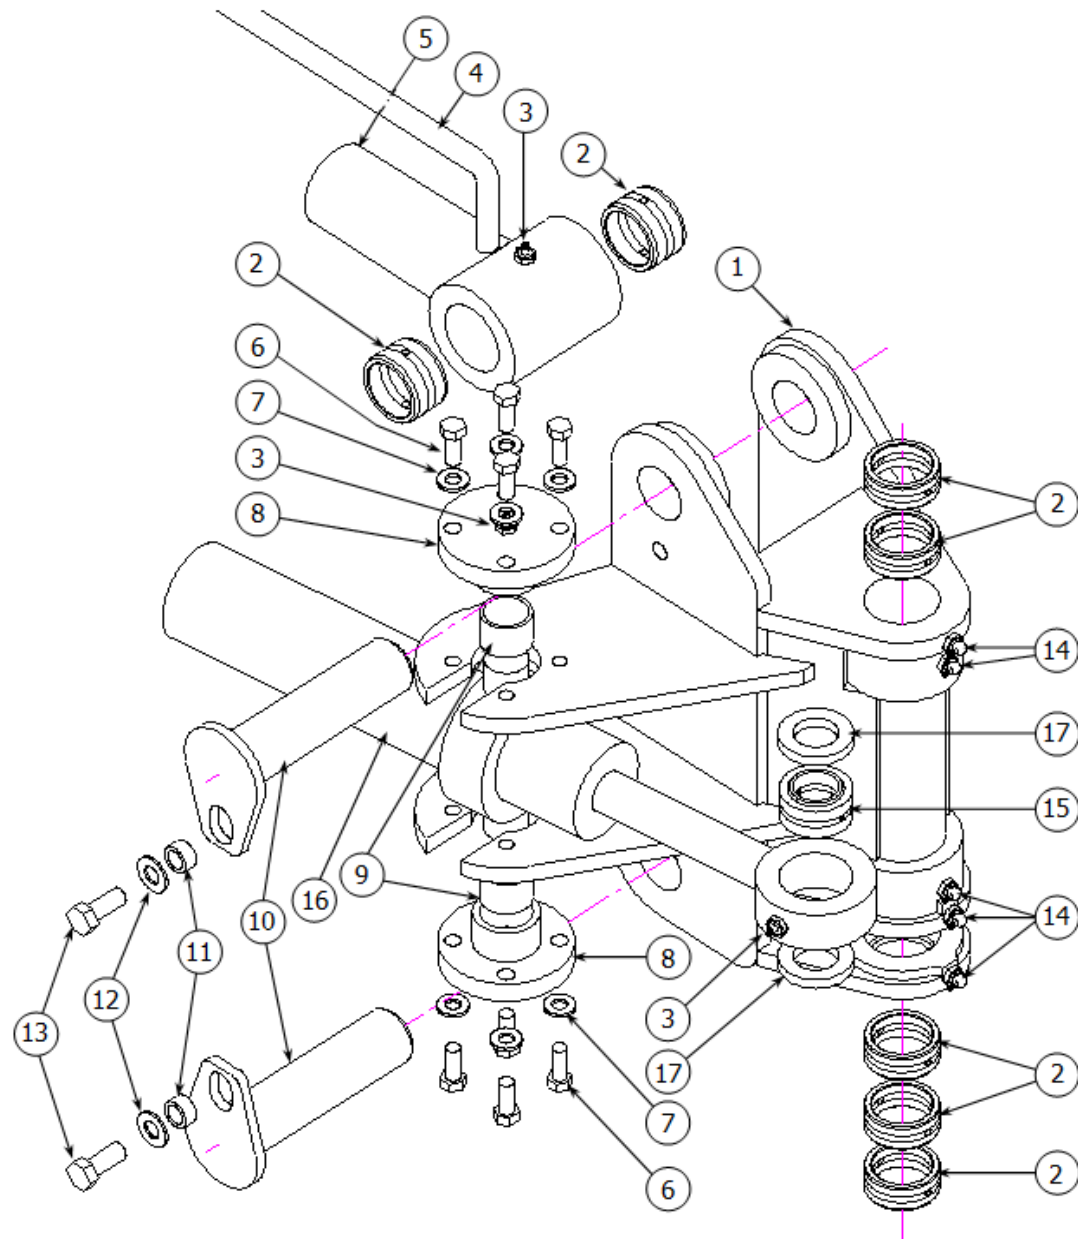

***BLADE HOLDER* 6**

***SHAKER BOX* 7**

***SWING CYLINDERS* 8**

***LIFT CYLINDER*..... 9**

Item	Quantity	Part Number	Description
1		VARIOUS	BACKPLATE ASSEMBLY
2	4	16840	RUBBER SPACER
3	2	10722	SWIVEL BUSHING
4	2	80680	GREASE FITTING
5	2	10527	SWING CYLINDERS (SEE SECTION 8 FOR BREAKDOWN)
6	4	15179	BUSHING
7	2	10494	PIN ASSEMBLY
8	4	115057	SPACER
9	4	80581	WASHER
10	4	80089	BOLT
11	1	16182	PIN ASSEMBLY
12	2	114668	RETAINER PLATE

Item	Quantity	Part Number	Description
1	1	30406	FRONT MAST WELDMENT
2	2	10527	SWING CYLINDERS (SEE SECTION 8 FOR BREAKDOWN)
3	2	10722	SWIVEL BUSHING
4	2	80682	GREASE FITTING
5	4	15352	BUSHING
6	9	80680	GREASE FITTING
7	16	80580	WASHER
8	16	80071	BOLT
9	4	10489	SWING CYLINDER TRUNNION
10	4	116808	BUSHING
11	4	80089	BOLT
12	12	80581	WASHER
13	4	115057	BUSHING
14	4	16186	PIN ASSEMBLY
15	8	80093	BOLT
16	2	10511	MAIN LIFT CYLINDER TRUNNION
17	1	10528	MAIN LIFT CYLINDER (SEE SECTION 9 FOR BREAKDOWN)
18	4	16840	RUBBER SPACER

Item	Quantity	Part Number	Description
1	1	30405	UPPER LINK WELDMENT
2	4	15352	BUSHING
3	2	80682	GREASE FITTING
4	1	16976	INDICATOR
5	1	16110	ATTITUDE CYLINDER
*	1 EACH	17659	<ul style="list-style-type: none"> • SEAL KIT
6	1	16130	CYLINDER CLAMP
7	3	80581	WASHER
8	2	80092	BOLT
9	1	10706	PIN ASSEMBLY
10	1	115057	BUSHING
11	1	80089	BOLT
12	1	80680	GREASE FITTING

Item	Quantity	Part Number	Description
1	1	30407	REAR MAST
2	2	15352	BUSHING
3	4	80680	STRAIGHT GREASE FITTING
4	1	16976	INDICATOR
5	1	16110	ATTITUDE CYLINDER (SEE SECTION 3 UPPER LINK FOR BREAKDOWN)
6	8	80071	HEX HEAD BOLT
7	8	80580	WASHER
8	2	10489	SWING CYLINDER TRUNNION
9	2	116808	BUSHING
10	2	10495	PIN ASSEMBLY
11	2	115057	SPACER
12	2	80581	WASHER
13	2	80089	HEX HEAD BOLT
14	5	80682	90° GREASE FITTING
15	1	10722	SWIVEL BUSHING
16	1	10527	SWING CYLINDER (SEE SECTION 8 FOR BREAKDOWN)
17	2	16840	RUBBER SPACER
18	1	13841	RETAINER PLATE
19	5	15179	BUSHING