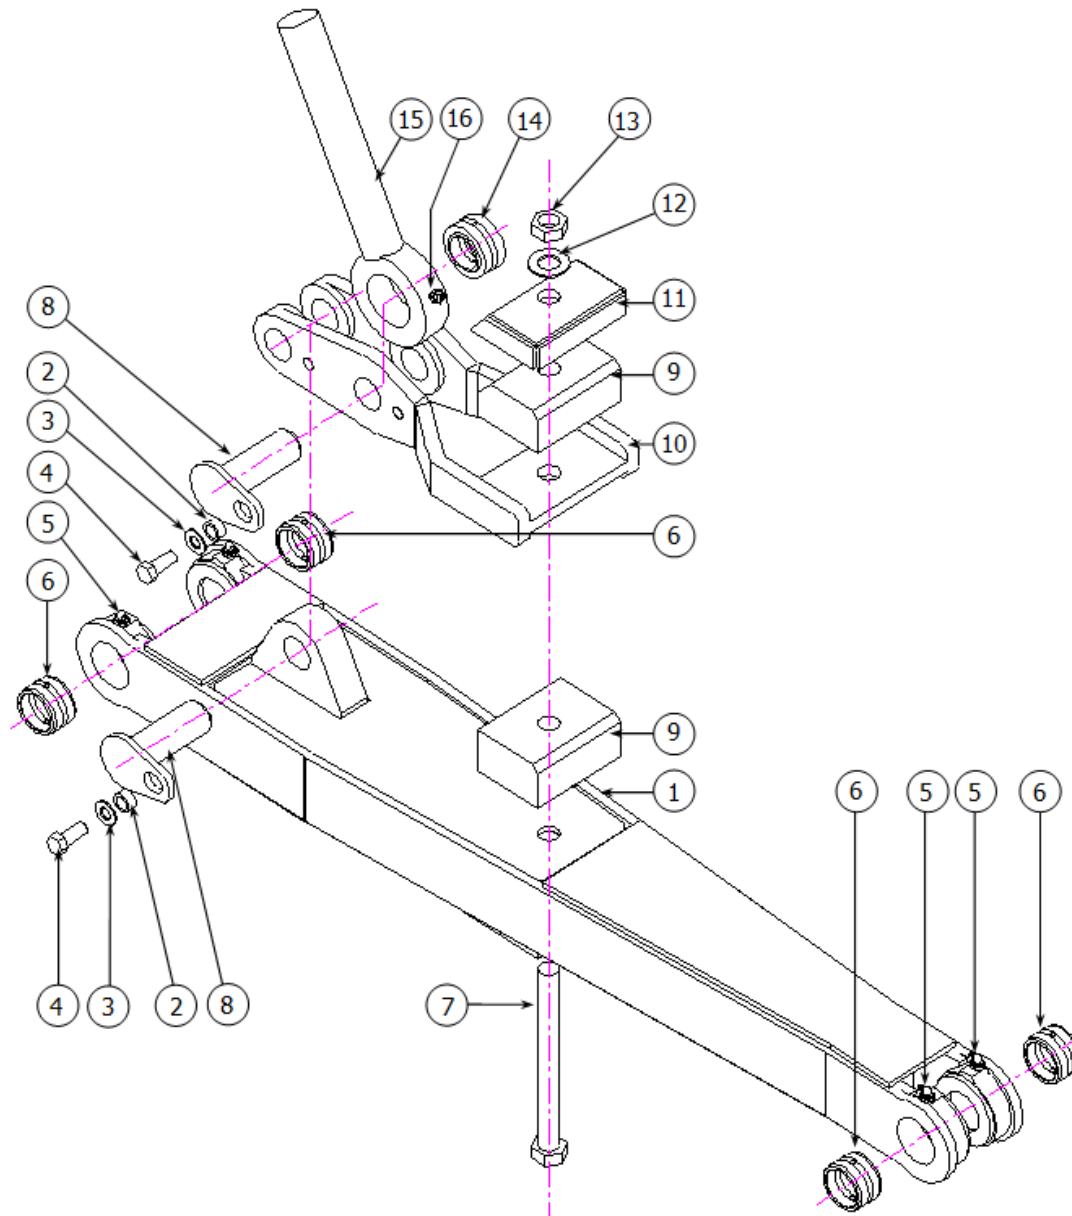

***BLADE HOLDER* 6**

***SHAKER BOX* 7**

***SWING CYLINDERS* 8**

***LIFT CYLINDER*..... 9**

Item	Quantity	Part Number	Description
1		VARIOUS	BACKPLATE ASSEMBLY
2	4	16840	RUBBER SPACER
3	2	10722	SWIVEL BUSHING
4	2	80680	GREASE FITTING
5	2	10527	SWING CYLINDERS (SEE SECTION 8 FOR BREAKDOWN)
6	4	15179	BUSHING
7	2	10494	PIN ASSEMBLY
8	4	115057	SPACER
9	4	80581	WASHER
10	4	80089	BOLT
11	1	16182	PIN ASSEMBLY
12	2	114668	RETAINER PLATE

Item	Quantity	Part Number	Description
1	1	30406	FRONT MAST WELDMENT
2	2	10527	SWING CYLINDERS (SEE SECTION 8 FOR BREAKDOWN)
3	2	10722	SWIVEL BUSHING
4	2	80682	GREASE FITTING
5	4	15352	BUSHING
6	9	80680	GREASE FITTING
7	16	80580	WASHER
8	16	80071	BOLT
9	4	10489	SWING CYLINDER TRUNNION
10	4	116808	BUSHING
11	4	80089	BOLT
12	12	80581	WASHER
13	4	115057	BUSHING
14	4	16186	PIN ASSEMBLY
15	8	80093	BOLT
16	2	10511	MAIN LIFT CYLINDER TRUNNION
17	1	10528	MAIN LIFT CYLINDER (SEE SECTION 9 FOR BREAKDOWN)
18	4	16840	RUBBER SPACER

Item	Quantity	Part Number	Description
1	1	30405	UPPER LINK WELDMENT
2	4	15352	BUSHING
3	2	80682	GREASE FITTING
4	1	16976	INDICATOR
5	1	16110	ATTITUDE CYLINDER
*	1 EACH	17659	<ul style="list-style-type: none"> • SEAL KIT
6	1	16130	CYLINDER CLAMP
7	3	80581	WASHER
8	2	80092	BOLT
9	1	10706	PIN ASSEMBLY
10	1	115057	BUSHING
11	1	80089	BOLT
12	1	80680	GREASE FITTING

Item	Quantity	Part Number	Description
1	1	30407	REAR MAST
2	2	15352	BUSHING
3	4	80680	STRAIGHT GREASE FITTING
4	1	16976	INDICATOR
5	1	16110	ATTITUDE CYLINDER (SEE SECTION 3 UPPER LINK FOR BREAKDOWN)
6	8	80071	HEX HEAD BOLT
7	8	80580	WASHER
8	2	10489	SWING CYLINDER TRUNNION
9	2	116808	BUSHING
10	2	10495	PIN ASSEMBLY
11	2	115057	SPACER
12	2	80581	WASHER
13	2	80089	HEX HEAD BOLT
14	5	80682	90° GREASE FITTING
15	1	10722	SWIVEL BUSHING
16	1	10527	SWING CYLINDER (SEE SECTION 8 FOR BREAKDOWN)
17	2	16840	RUBBER SPACER
18	1	13841	RETAINER PLATE
19	5	15179	BUSHING