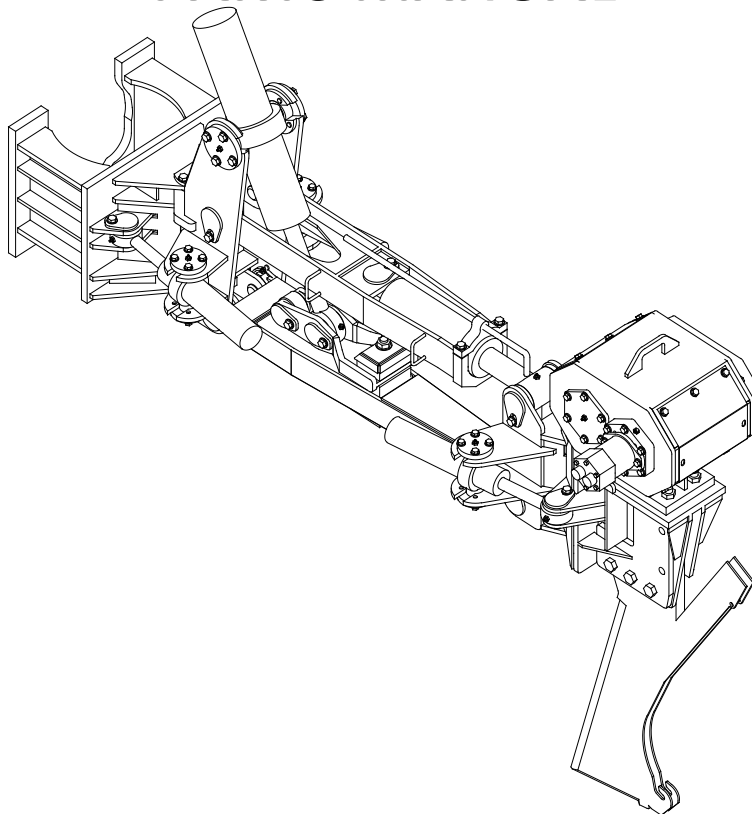

RWF BRON

V65 PLOW PARTS MANUAL

RWF INDUSTRIES

873 Devonshire Ave., Woodstock,

Ontario N4S 8Z4

Tel: (519) 421-0036

Toll Free: 1-800-263-1060

Fax: (519) 421-0028

Email: parts@rwfbron.com