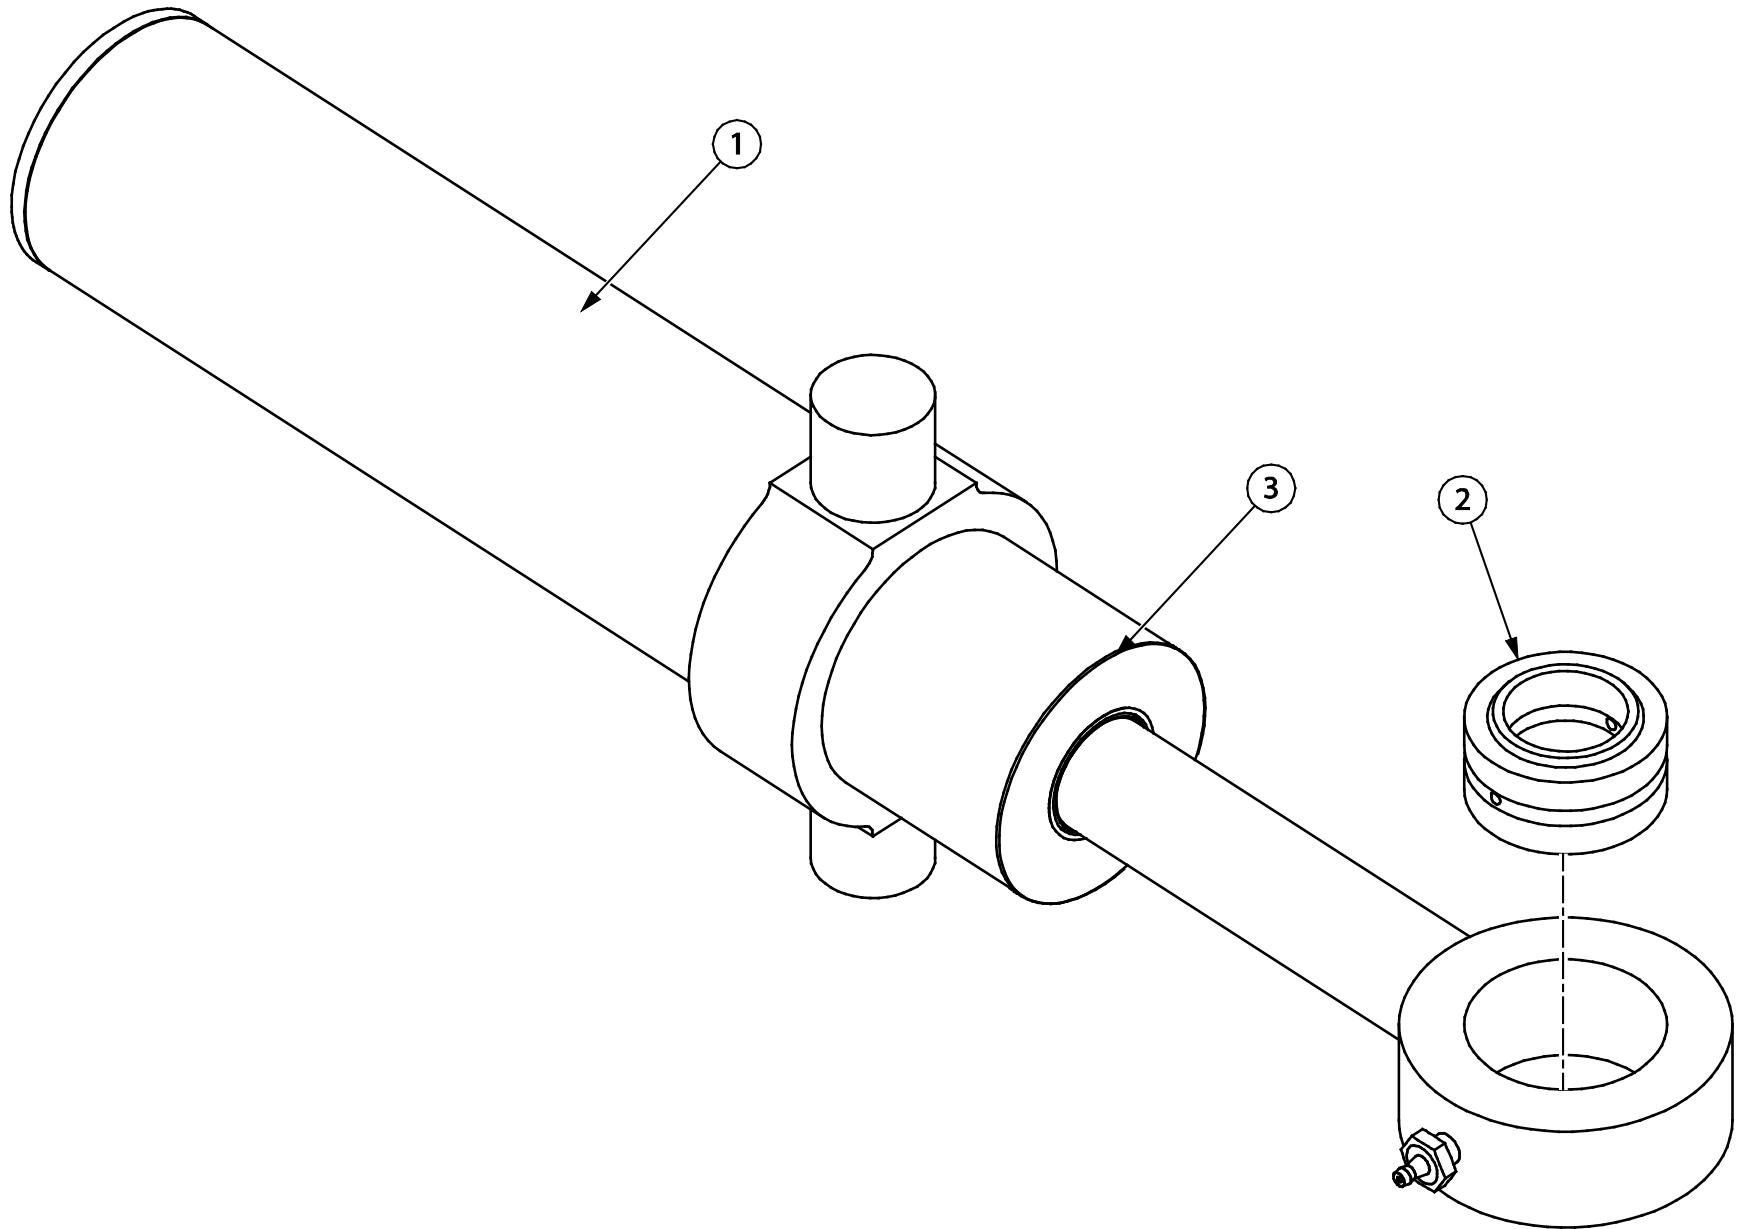

Item	Quantity	Part Number	Description
1	1/UNIT	10528	MAIN LIFT CYLINDER
2	1 EACH	10729	• SWIVEL BUSHING
3	1 EACH	10728	• SEAL KIT