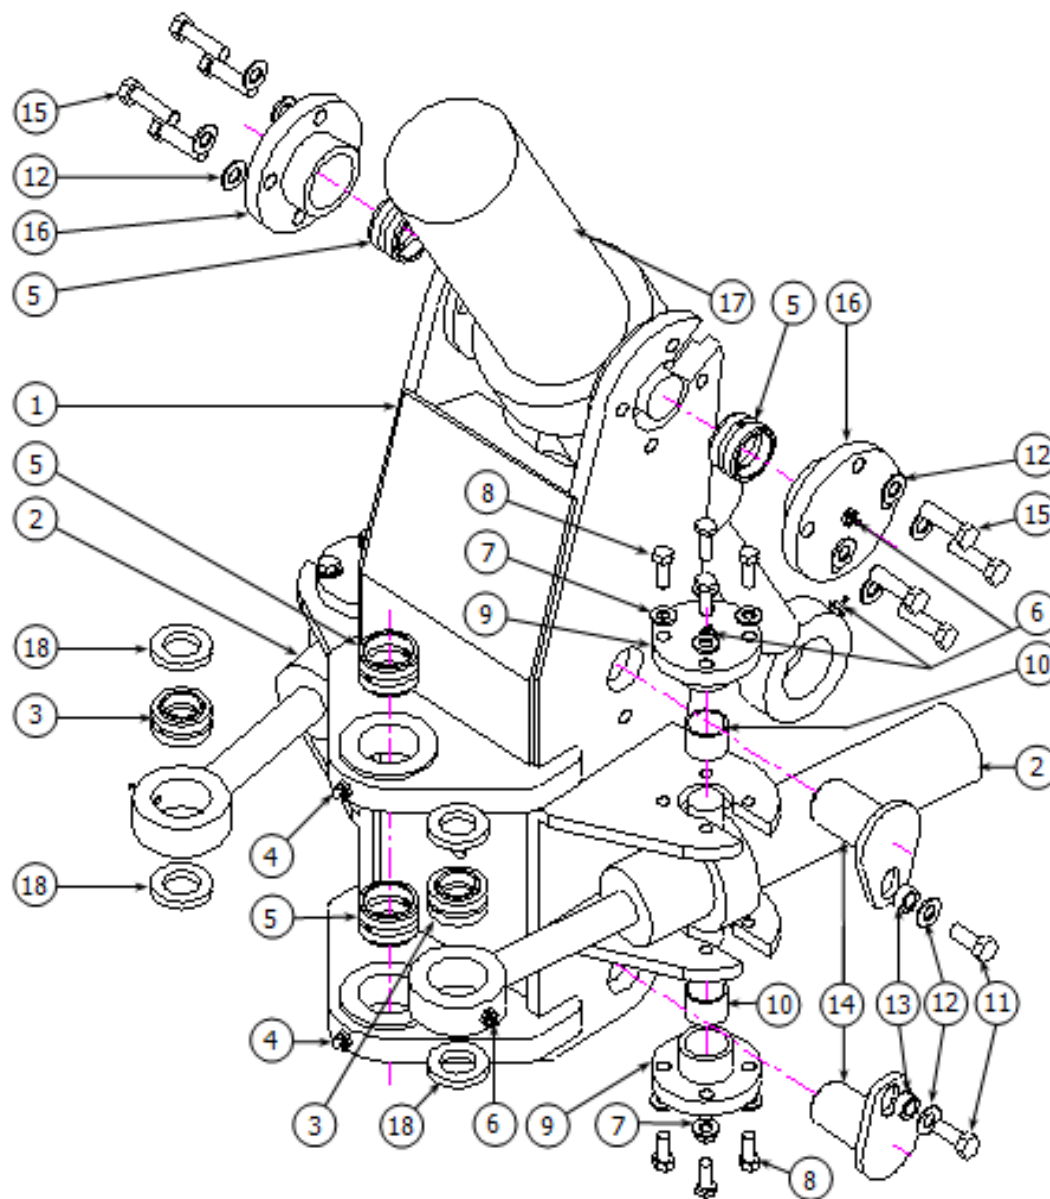

***BLADE HOLDER* 6**

***SHAKER BOX* 7**

***SWING CYLINDERS* 8**

***LIFT CYLINDER*..... 9**

Item	Quantity	Part Number	Description
1		VARIOUS	BACKPLATE ASSEMBLY
2	4	16840	RUBBER SPACER
3	2	10722	SWIVEL BUSHING
4	2	80680	GREASE FITTING
5	2	10527	SWING CYLINDERS (SEE SECTION 8 FOR BREAKDOWN)
6	4	15179	BUSHING
7	2	10494	PIN ASSEMBLY
8	4	115057	SPACER
9	4	80581	WASHER
10	4	80089	BOLT
11	1	16182	PIN ASSEMBLY
12	2	114668	RETAINER PLATE

Item	Quantity	Part Number	Description
1	1	30406	FRONT MAST WELDMENT
2	2	10527	SWING CYLINDERS (SEE SECTION 8 FOR BREAKDOWN)
3	2	10722	SWIVEL BUSHING
4	2	80682	GREASE FITTING
5	4	15352	BUSHING
6	9	80680	GREASE FITTING
7	16	80580	WASHER
8	16	80071	BOLT
9	4	10489	SWING CYLINDER TRUNNION
10	4	116808	BUSHING
11	4	80089	BOLT
12	12	80581	WASHER
13	4	115057	BUSHING
14	4	16186	PIN ASSEMBLY
15	8	80093	BOLT
16	2	10511	MAIN LIFT CYLINDER TRUNNION
17	1	10528	MAIN LIFT CYLINDER (SEE SECTION 9 FOR BREAKDOWN)
18	4	16840	RUBBER SPACER

Item	Quantity	Part Number	Description
1	1	30405	UPPER LINK WELDMENT
2	4	15352	BUSHING
3	2	80682	GREASE FITTING
4	1	16976	INDICATOR
5	1	16110	ATTITUDE CYLINDER
*	1 EACH	17659	<ul style="list-style-type: none"> • SEAL KIT
6	1	16130	CYLINDER CLAMP
7	3	80581	WASHER
8	2	80092	BOLT
9	1	10706	PIN ASSEMBLY
10	1	115057	BUSHING
11	1	80089	BOLT
12	1	80680	GREASE FITTING

Item	Quantity	Part Number	Description
1	1	30407	REAR MAST
2	2	15352	BUSHING
3	4	80680	STRAIGHT GREASE FITTING
4	1	16976	INDICATOR
5	1	16110	ATTITUDE CYLINDER (SEE SECTION 3 UPPER LINK FOR BREAKDOWN)
6	8	80071	HEX HEAD BOLT
7	8	80580	WASHER
8	2	10489	SWING CYLINDER TRUNNION
9	2	116808	BUSHING
10	2	10495	PIN ASSEMBLY
11	2	115057	SPACER
12	2	80581	WASHER
13	2	80089	HEX HEAD BOLT
14	5	80682	90° GREASE FITTING
15	1	10722	SWIVEL BUSHING
16	1	10527	SWING CYLINDER (SEE SECTION 8 FOR BREAKDOWN)
17	2	16840	RUBBER SPACER
18	1	13841	RETAINER PLATE
19	5	15179	BUSHING